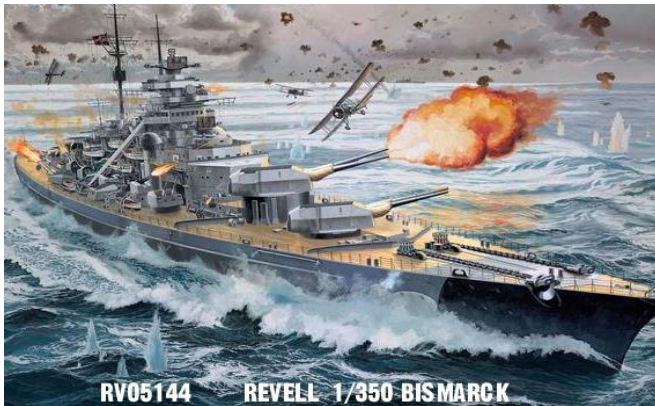

RV05140 REVELL 1/144 GERMAN SUB TYPE XXIII

RV05141 REVELL 1/350 GERMAN DESTROYER TYPE 1936

Revell

Build your DREAM!

November 2016

RV05144 REVELL 1/350 BISMARCK

RV05486 REVELL 1/83 MAYFLOWER

RV05721 REVELL STAR TREK GIFT SET