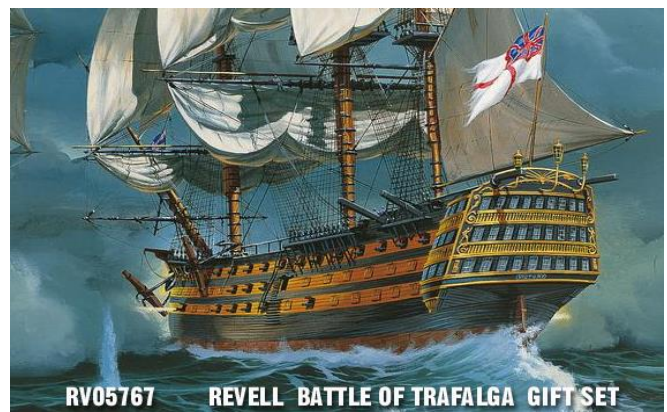

RV05140 REVELL 1/144 GERMAN SUB TYPE XXIII

RV05141 REVELL 1/350 GERMAN DESTROYER TYPE 1936

Revell

Build your DREAM!

November 2016

RV05144 REVELL 1/350 BISMARCK

RV05486 REVELL 1/83 MAYFLOWER

RV05721 REVELL STAR TREK GIFT SET