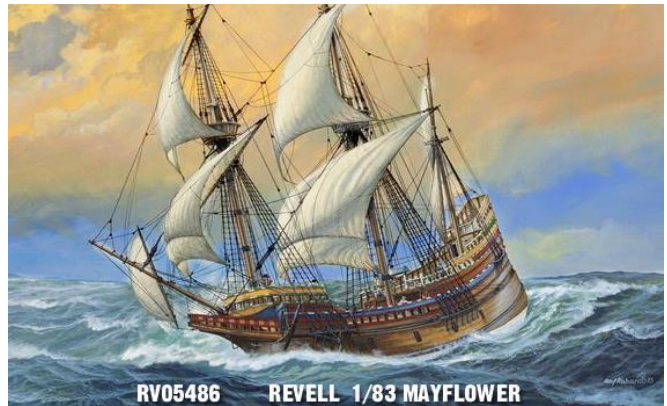

RV05140 REVELL 1/144 GERMAN SUB TYPE XXIII

RV05141 REVELL 1/350 GERMAN DESTROYER TYPE 1936

Revell

Build your DREAM!

November 2016

RV05144 REVELL 1/350 BISMARCK

RV05486 REVELL 1/83 MAYFLOWER

RV05721 REVELL STAR TREK GIFT SET