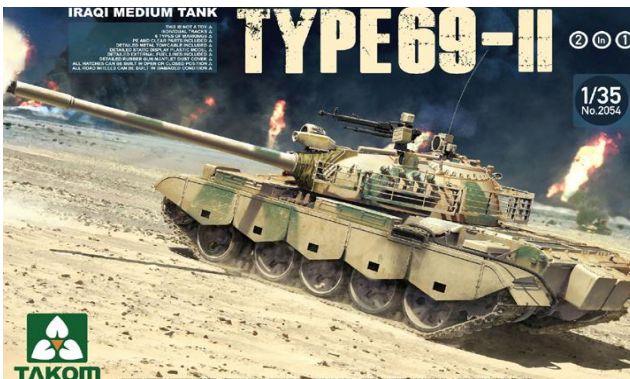

JULY 2016

www.bringans.com