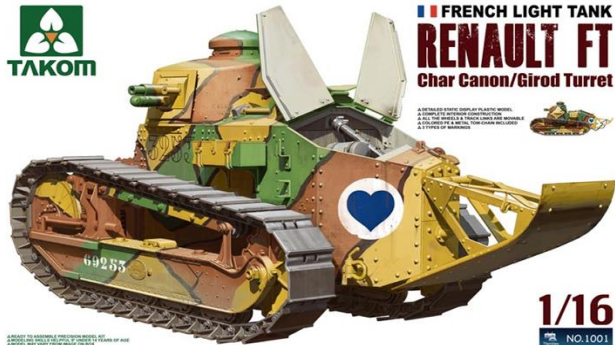

JULY 2016

FRENCH LIGHT TANK
RENAULT FT
Char Canon/Girod Turret

1/16
NO.1001

FRENCH LIGHT TANK
RENAULT FT
Char Canon/Berliet Turret

1/16
NO.1003

SOVIET HEAVY TANK
OBJECT 279

3in1

OBJECT 279 1960

OBJECT 279 KUBENKA TANK MUSEUM 2019

OBJECT 279 M

1/35

FRENCH HEAVY TANK
ST. CHAMOND
EARLY TYPE/ IRON MASK MAN

1/35

NO.1002

SOVIET SUPER HEAVY TANK
KV-5

1/35

SOVIET 2ND TANK ARMY, KURSK, 1943

FRENCH ARMY, ELMS, 1944

UKRAINE KRAZ-6446 TRACTOR

with MZAP-5247G SEMI-TRAILER

1/35

NO.2019

U.S. ARMORED COMBAT EARTHMOVER
M9 ACE

1/35

NO.2020

DIRT DIGGER

BRITISH AIR-DEFENSE WEAPON SYSTEM
CHIEFTAIN
MARKSMAN SPAAG

1/35

NO.2029