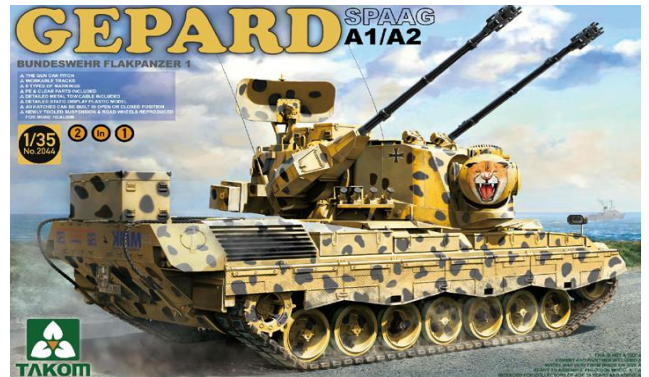

JULY 2016

**FRENCH LIGHT TANK**  
**RENAULT FT**  
Char Canon/Girod Turret

A DETAILED 37MM GUN IN PLASTIC MODEL.  
A FULLY OPERABLE TURRET WITH A 6-DEGREE  
ELEVATION. THE TURRET CAN BE OPENED  
AND CLOSED BY A HANDLE. THE CANON INCLUDES  
A TURRET OF WEAPONS.

1/16  
NO.1001

ARMED BY 37MM GUN, 6-DEGREE OF  
ELEVATION. THE TURRET CAN BE OPENED  
AND CLOSED BY A HANDLE.

**FRENCH LIGHT TANK**  
**RENAULT FT**  
Char Canon/Berliet Turret

A DETAILED 37MM GUN IN PLASTIC MODEL.  
A FULLY OPERABLE TURRET WITH A 6-DEGREE  
ELEVATION. THE TURRET CAN BE OPENED  
AND CLOSED BY A HANDLE. THE CANON INCLUDES  
A TURRET OF WEAPONS.

1/16  
NO.1003

ARMED BY 37MM GUN, 6-DEGREE OF  
ELEVATION. THE TURRET CAN BE OPENED  
AND CLOSED BY A HANDLE.

**SOVIET HEAVY TANK**  
**OBJECT 279**

3in1

OBJECT 279 1960

OBJECT 279 KUBENKA TANK MUSEUM 2019

DIRT DIGGER

**BRITISH AIR-DEFENSE WEAPON SYSTEM**  
**CHIEFTAIN**  
MARKSMAN SPAAG

1/35

NO.2029

JULY 2016

www.bringans.com