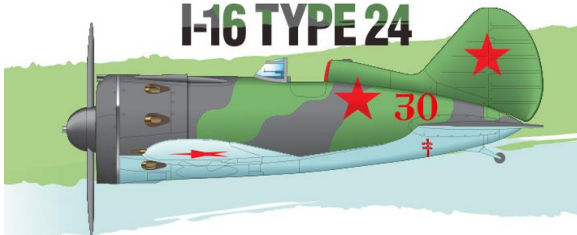

POLIKARPOV I-16 TYPE 24

POLIKARPOV I-16 TYPE 24

1/72nd Scale **SPECIAL EDITION** with limited availability code # 9-12534