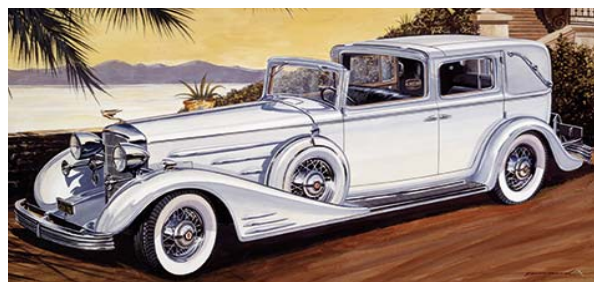

1/24 DAF 3300 DUAL AXLE 1-760

1/24 CADILLAC TOWN CAR 1-3707