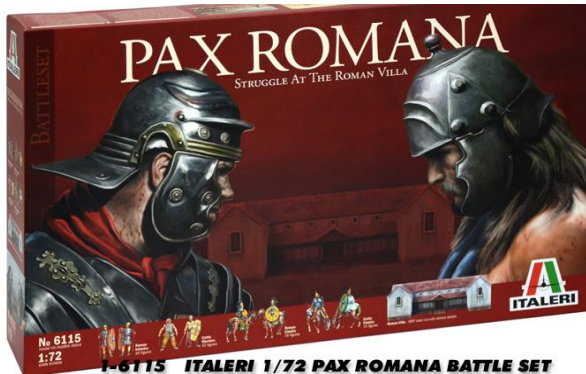

1-2719 ITALERI 1/48 BF-109 G-6 ITALIAN ACES

1-2721 ITALERI 1/48 NESHER/DAGGER

1-3918 ITALERI 1/24 CURTAINSIDE SCHONI

1-3919 ITALERI 1/24 IVECO HI-WAY 40TH ANNIV

1-507 ITALERI 1/720 LUTZOW

1-508 ITALERI 1/720 ADMIRAL SCHEER

1-6115 ITALERI 1/72 PAX ROMANA BATTLE SET

1-6116 ITALERI 1/72 OPERATION COBRA '44 BATTLE SET

1-6117 ITALERI 1/72 GULF WAR BATTLE SET

1-6167 ITALERI 1/72 RAILWAY TRACKS

1-6522 ITALERI 1/35 US INFANTRY ON BOARD