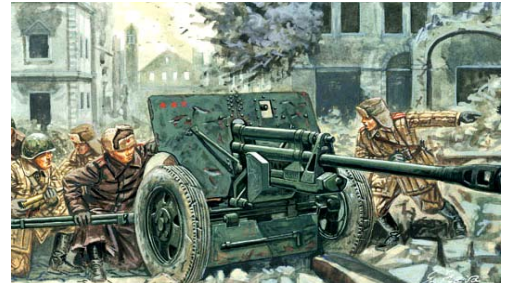

FAST ASSEMBLY 1/72 PZ.KPFW W/ TIGER I 1-7505

1/32 GER PAK 40 AT GUN W/CREW 1-6880