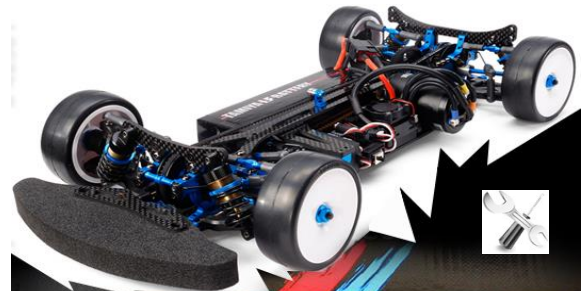

TRF 419X
TAMIYA RACING FACTORY
1/10 SCALE RADIO CONTROL 4WD HIGH PERFORMANCE RACING CAR
CHASSIS KIT
WORLD CHAMPION TEAM

1/10 ELECTRIC KITSET 42301