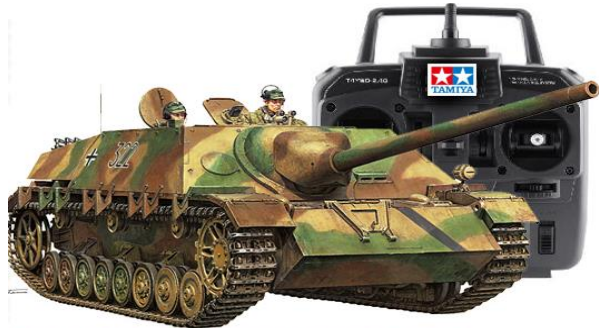

JAGDPANZER IV/70(V) LANG
(Sd. Kfz.162/1)
56039 1/16 ELECTRIC KITSET