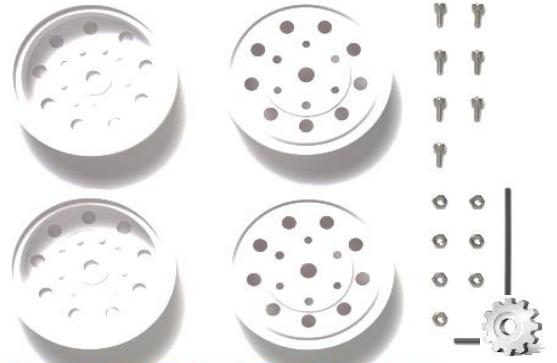

## F12 CDF

51592 1/10 RC BODYSET

## WRX STI

1/10 RC BODYSET 51593

**FRONT WHEELS 22mm**  
WHITE

56541 RC TRUCK PARTS

**REAR WHEELS 22mm**  
WHITE

RC TRUCK PARTS 56542

**WHEELS 30mm HEX**  
WHITE

56543 RC TRUCK PARTS

**WHEELS 30mm BEARING**  
WHITE

RC TRUCK PARTS 56544

**A PARTS BODY MOUNTS**  
M-07 CONCEPT

51595 RC PARTS

**B PARTS BUMPERS**  
M-07 CONCEPT

RC PARTS 51596

**C PARTS UPRIGHTS**  
M-07 CONCEPT

51597 RC PARTS