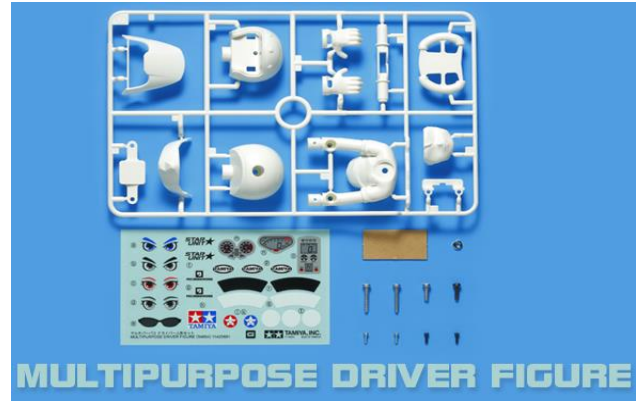

LUNCH BOX red version
1/10 RC KITSET 47402

 **MUSTANG GT4 TT-02**
58664 1/10 RC KITSET

COMICAL HORNET 
1/10 RC KITSET 58666

M08 CONCEPT CHASSIS
58669 1/10 RC KITSET

 **TOYOTA GAZOO Racing** **HYBRID TS050**
1/10 RC BODY SET 51612

MUSTANG GT4

51614 1/10 RC BODY SETS

MULTIPURPOSE DRIVER FIGURE

1/10 RC PARTS 54864

**RIBBED FRONT BUBBLE TYRES
SOFT (2)**

54865 1/10 RC PARTS

**ROUND REAR BUBBLE TYRES
SOFT (2)**

1/10 RC PARTS 54866