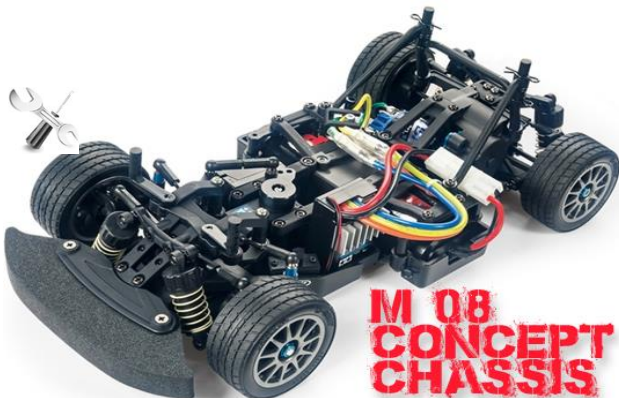

M08 CONCEPT CHASSIS
58669 1/10 RC KITSET