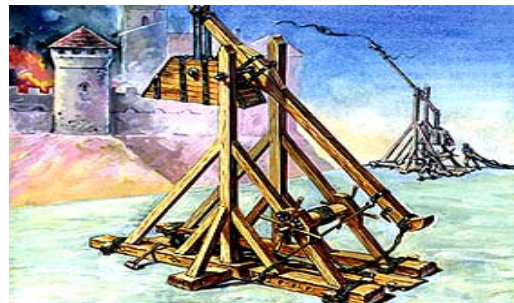

DECEMBER 2004

NEW RELEASES

1-8809 ORCS MAGE

1-8810 ORCS CHIEFTAIN

1-8818 ROYAL CAVALRY

1-8822 CURSED CAVALRY

1-8820 FANTASY FORTRESS

1-8223 BATTLES OF ALEXANDER THE GREAT

1-8224 BATTLE, SHOGUN-SEKIGAHARA

1/72 FORTRESSES & ACCESSORIES

1-8512 MEDIEVAL STONE CASTLE

1-8516 TREBUCHET

1-8517 LIVING QUARTERS

1-8518 ROMAN FORT

1-8524 TOWER SECTION

1-8525 BRIDGE